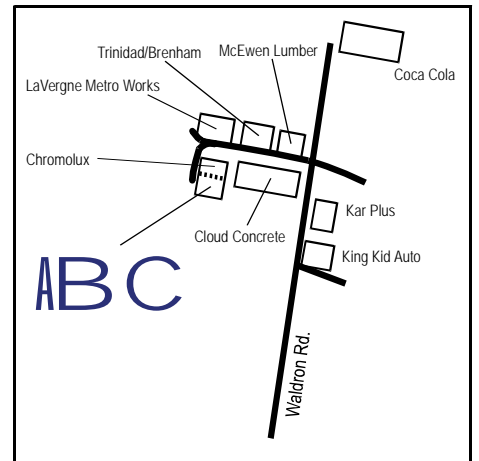

International Blvd

JP Hennessy Dr

129 International Blvd  
LaVergne, TN 37086

1600 JP Hennessy Drive  
LaVergne, TN 37086  
(615) 641-9000

Bridgestone Pkwy

Heil Quaker Blvd

Waldron Rd

EXIT 64

To Chattanooga

Bandit Lites  
Nashville Offices  
Training Center &  
Programming Facility

Bandit Lites  
Prep Warehouse  
(in Rear of Building)